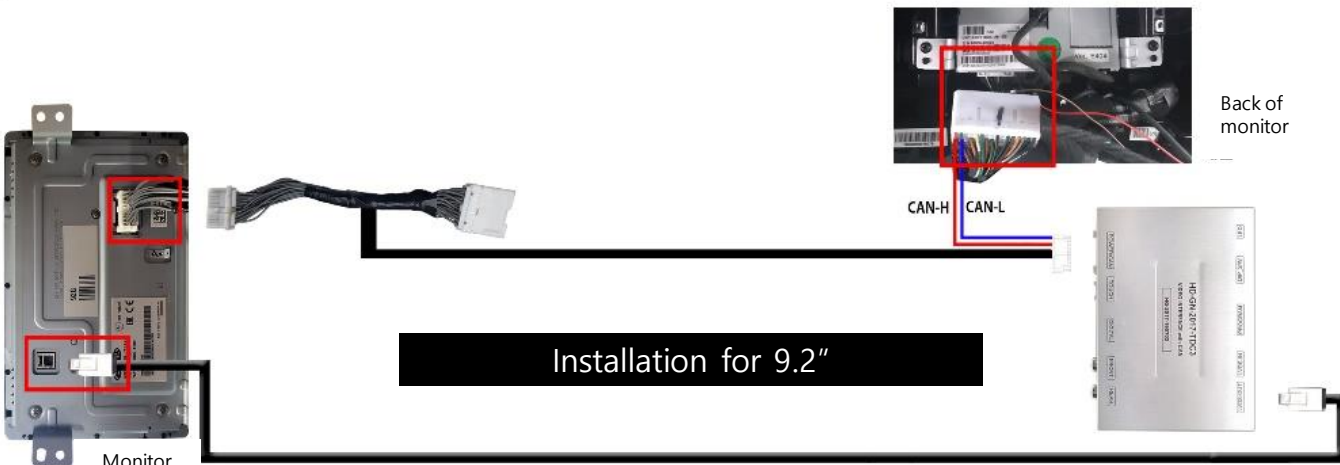

Installation for 8" / Grandeur

Monitor

Back of monitor

CAN-H CAN-L

Installation for 9.2"

Monitor