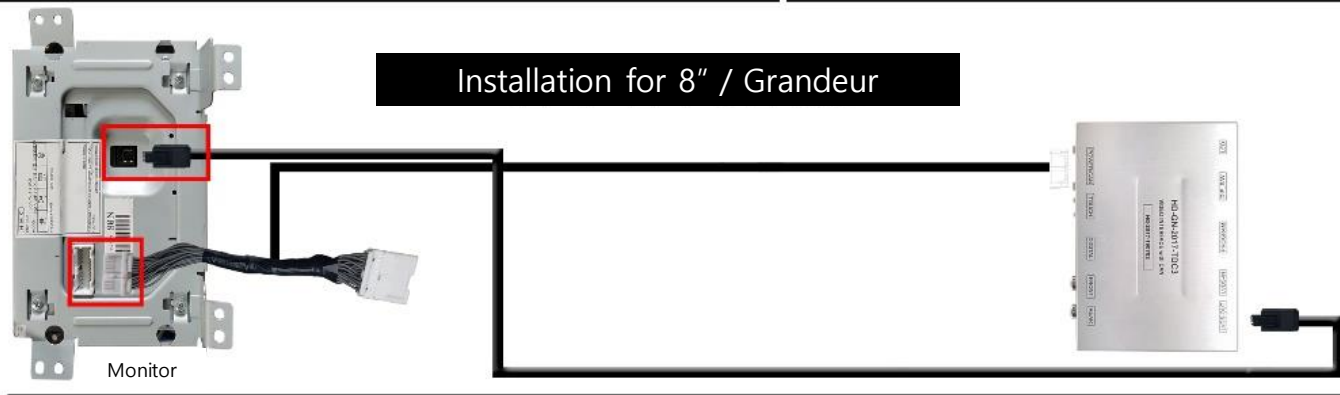

G80/G380/DH330 8"
2014~2018

G80/G380/DH330 9.2"
2014~2018

Switching

OEM Screen

External Navi

Grandeur HG

G80 / G380

※Cannot use OEM button in K7 car

Installation for 8" / Grandeur

Monitor

Back of monitor

CAN-H CAN-L

Installation for 9.2"

Monitor