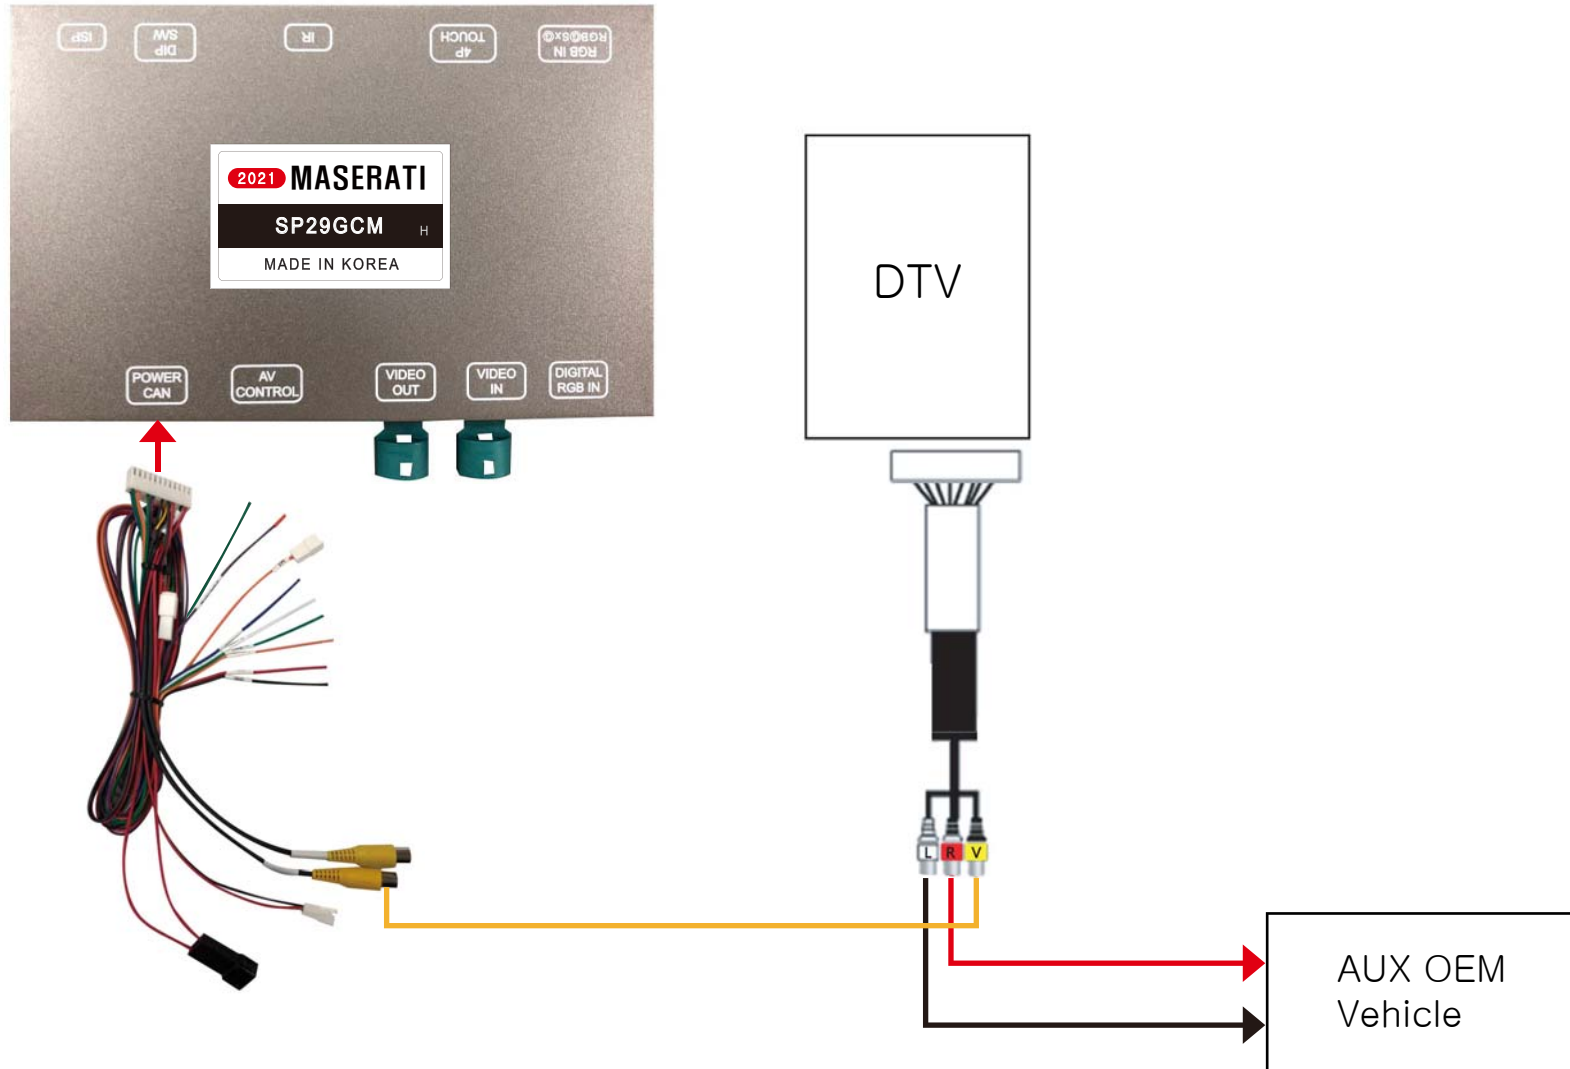

HOW TO CONNECT VIDEO AUDIO WHEN YOU ONLY USE ONE AV INPUT