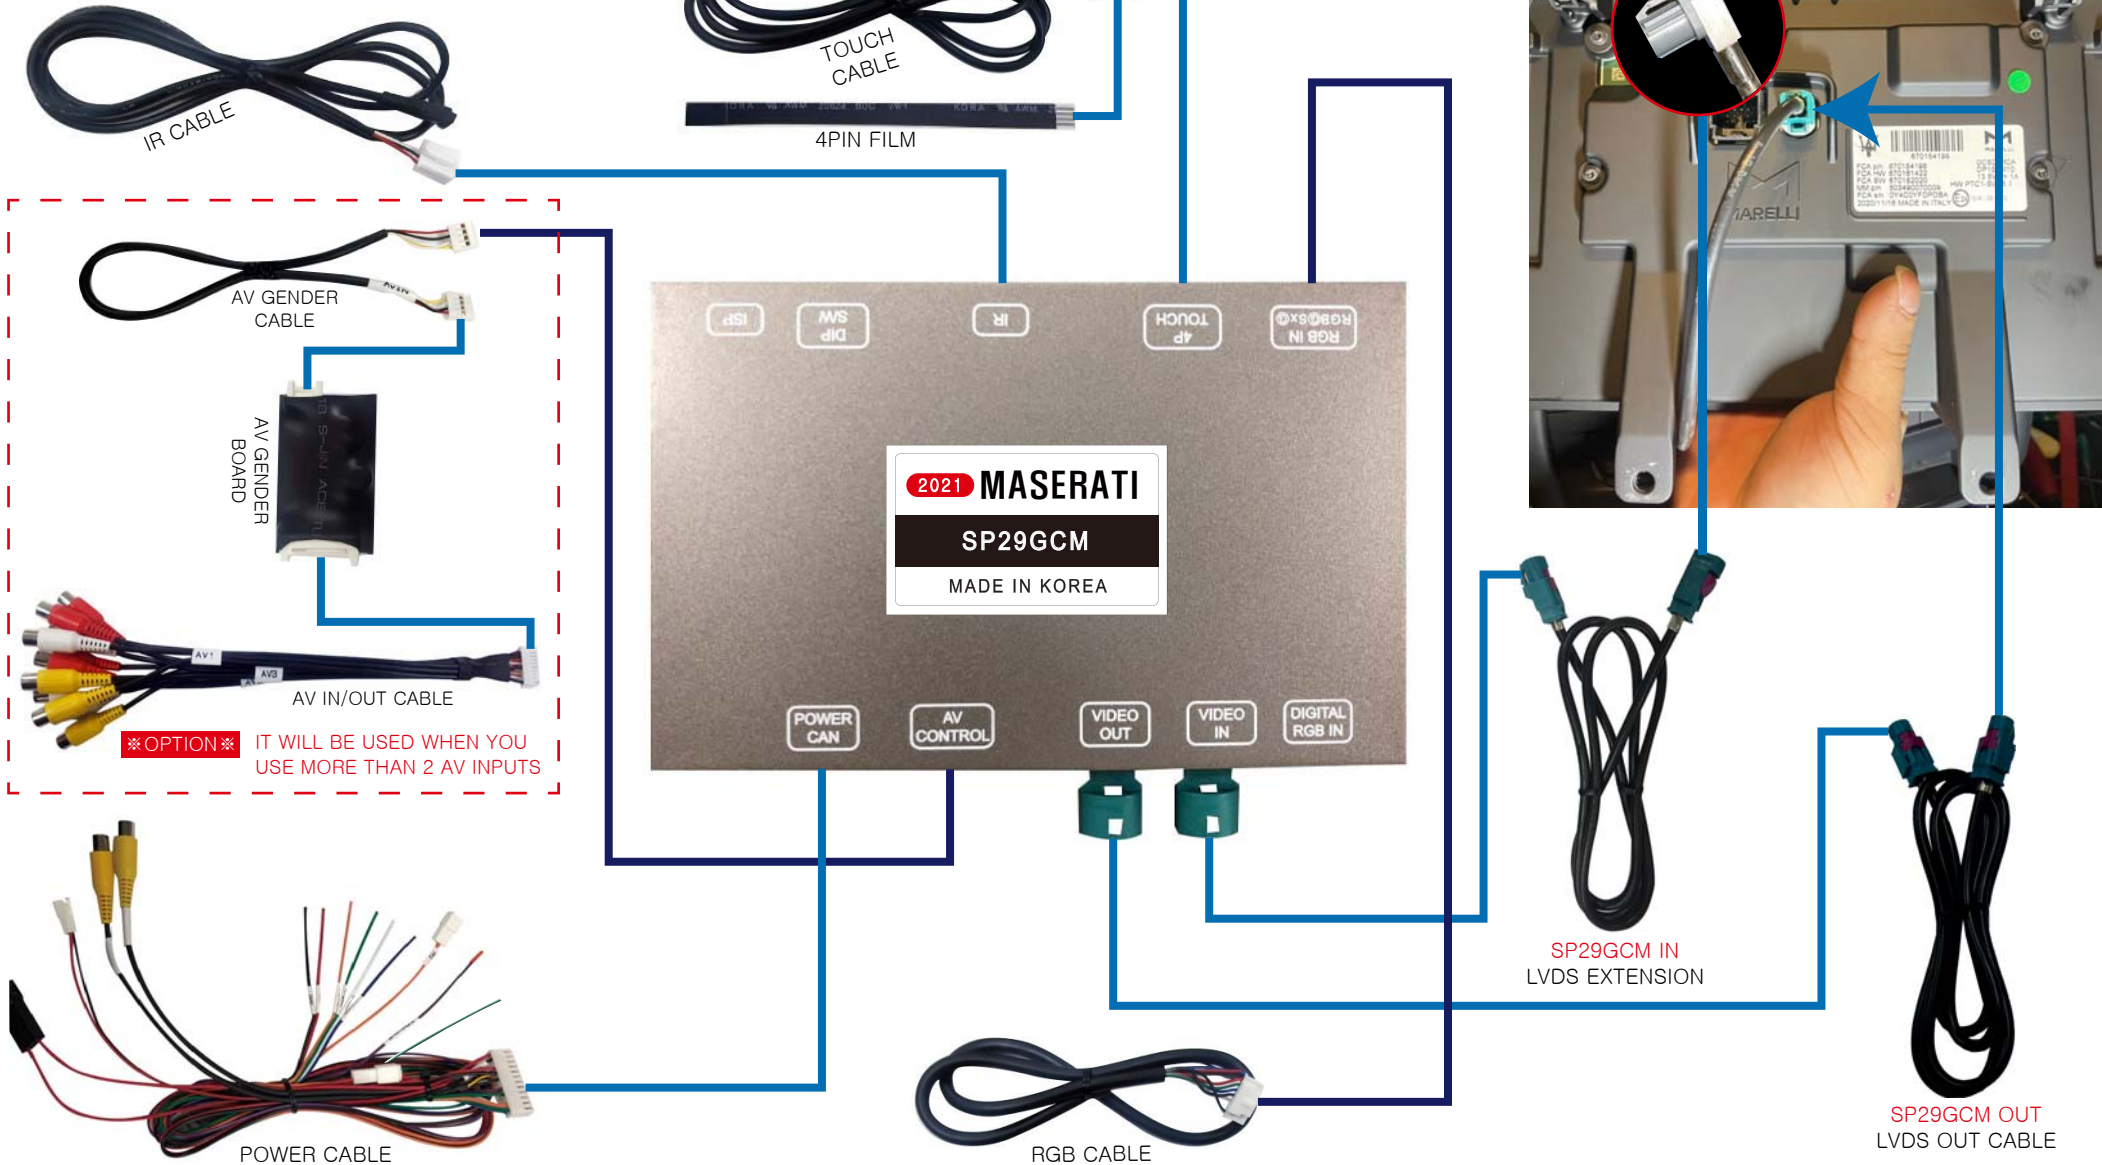

CONNECTION (SP29GCM-GHIBLI)