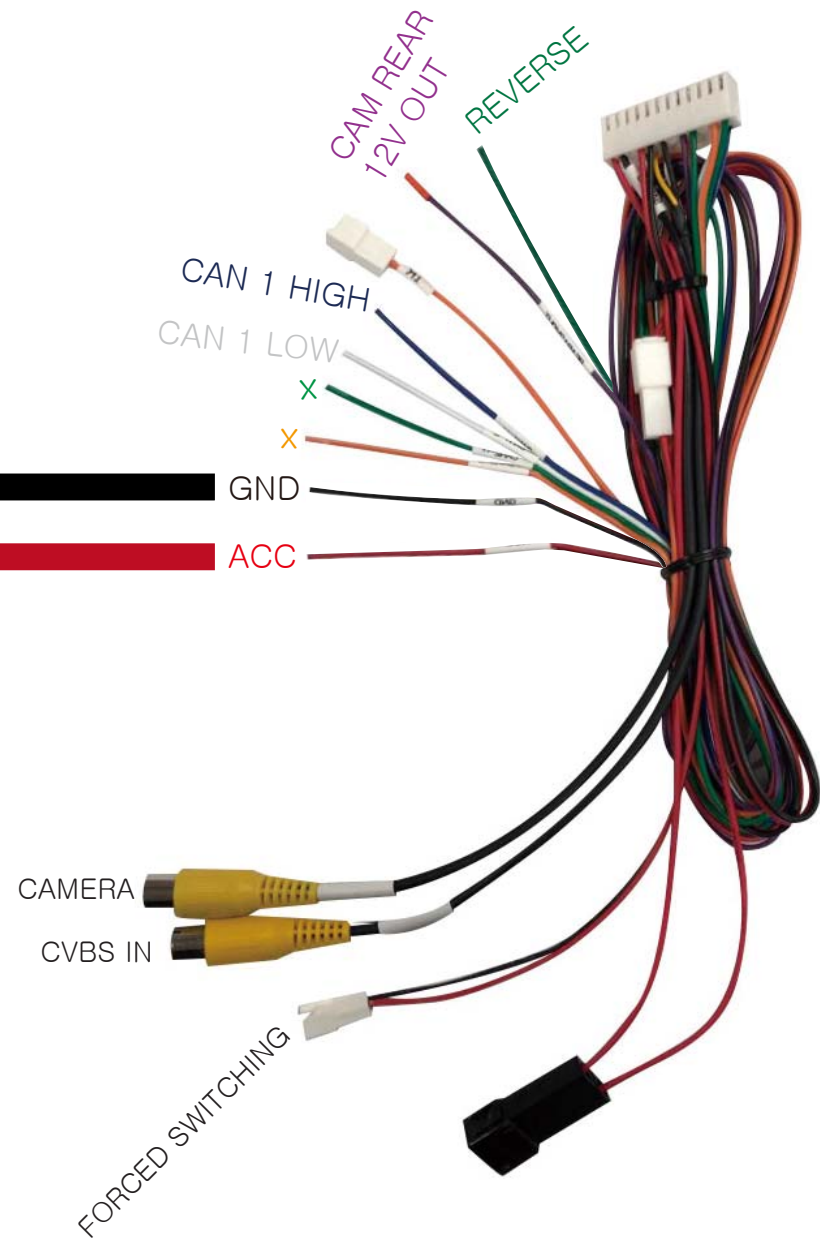

GND/ACC INSTALLATION