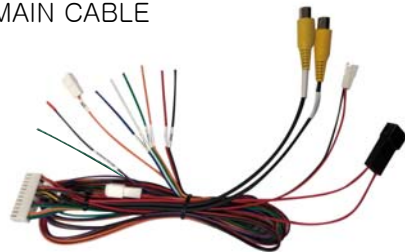

## MAIN UNIT OF INTERFACE

Car Brand	Model	Year Range	System
MASERATI	SP29GCM	2021	8.4"
			10.1"

# COMPONENTS

1 MAIN UNIT

2 MAIN CABLE

3 RGB CABLE

4 IR CABLE

5 REMOTE CONTROL

6 TOUCH CABLE

7 4PIN FILM

### 5. POWER 24pin