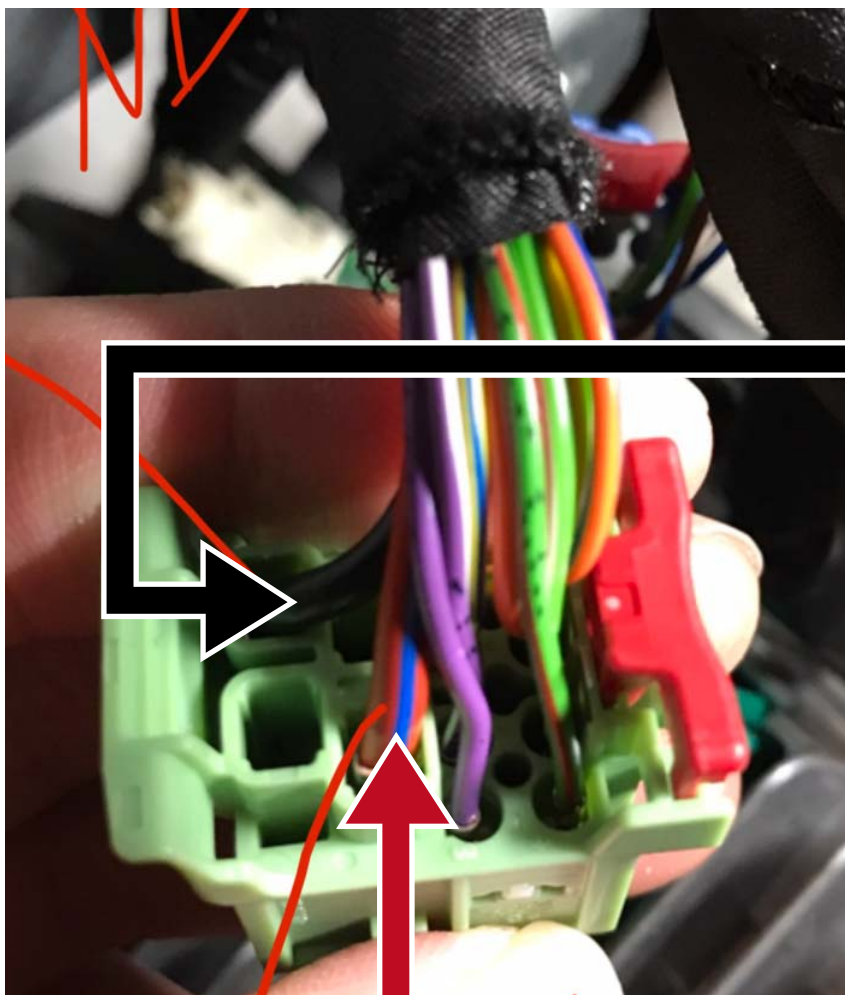

GND/ACC INSTALLATION