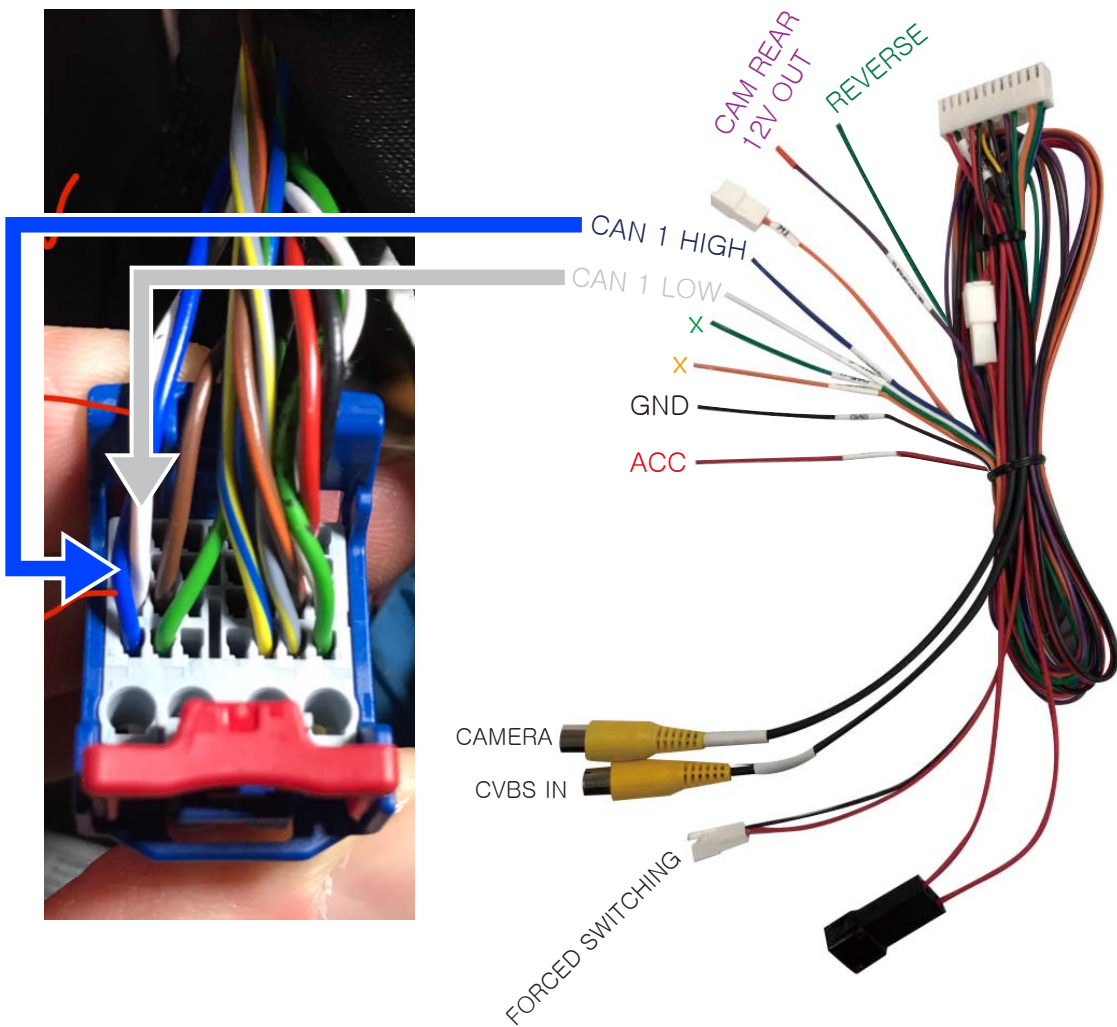

CAN INSTALLATION

5	V	0.35	Aux In Right Sgn	
6	HG	0.35	Microphone 2 SGN	
7	GL	0.35	Microphone SGN	
10	V	0.35	C CAN H RADIO #1	
11	L	0.35	B CAN H RADIO #1	← CAN Hi 藍色
12	B	0.35	Aux In Left Sgn	
13	MC	0.35	Microphone 2 GND	
14	LV	0.35	Microphone GND	
17	M	0.35	C CAN L RADIO #1	
18	B	0.35	B CAN L RADIO #1	← CAN Lo 白色
20	R	0.35	Aux In Auto Detect	
21	N	0.35	Aux In Reference	
22	H	0.35	DTV Audio R	
25	B	0.35	DTV CVBS Out Plus	
28	HN	0.35	DTV Audio Reference	
29	G	0.35	DTV Audio L	
31	X	0.35	DTV CVBS Out Shield	
32	V	0.35	DTV CVBS Out Minus	

- FE0416 Power sockets
- FE0405 Electro-chromic rear-view mirror
- FE0101 C-CAN network
- FE0105 B-CAN network
- FE0521 Emergency call
- FE0600 Car stereo system