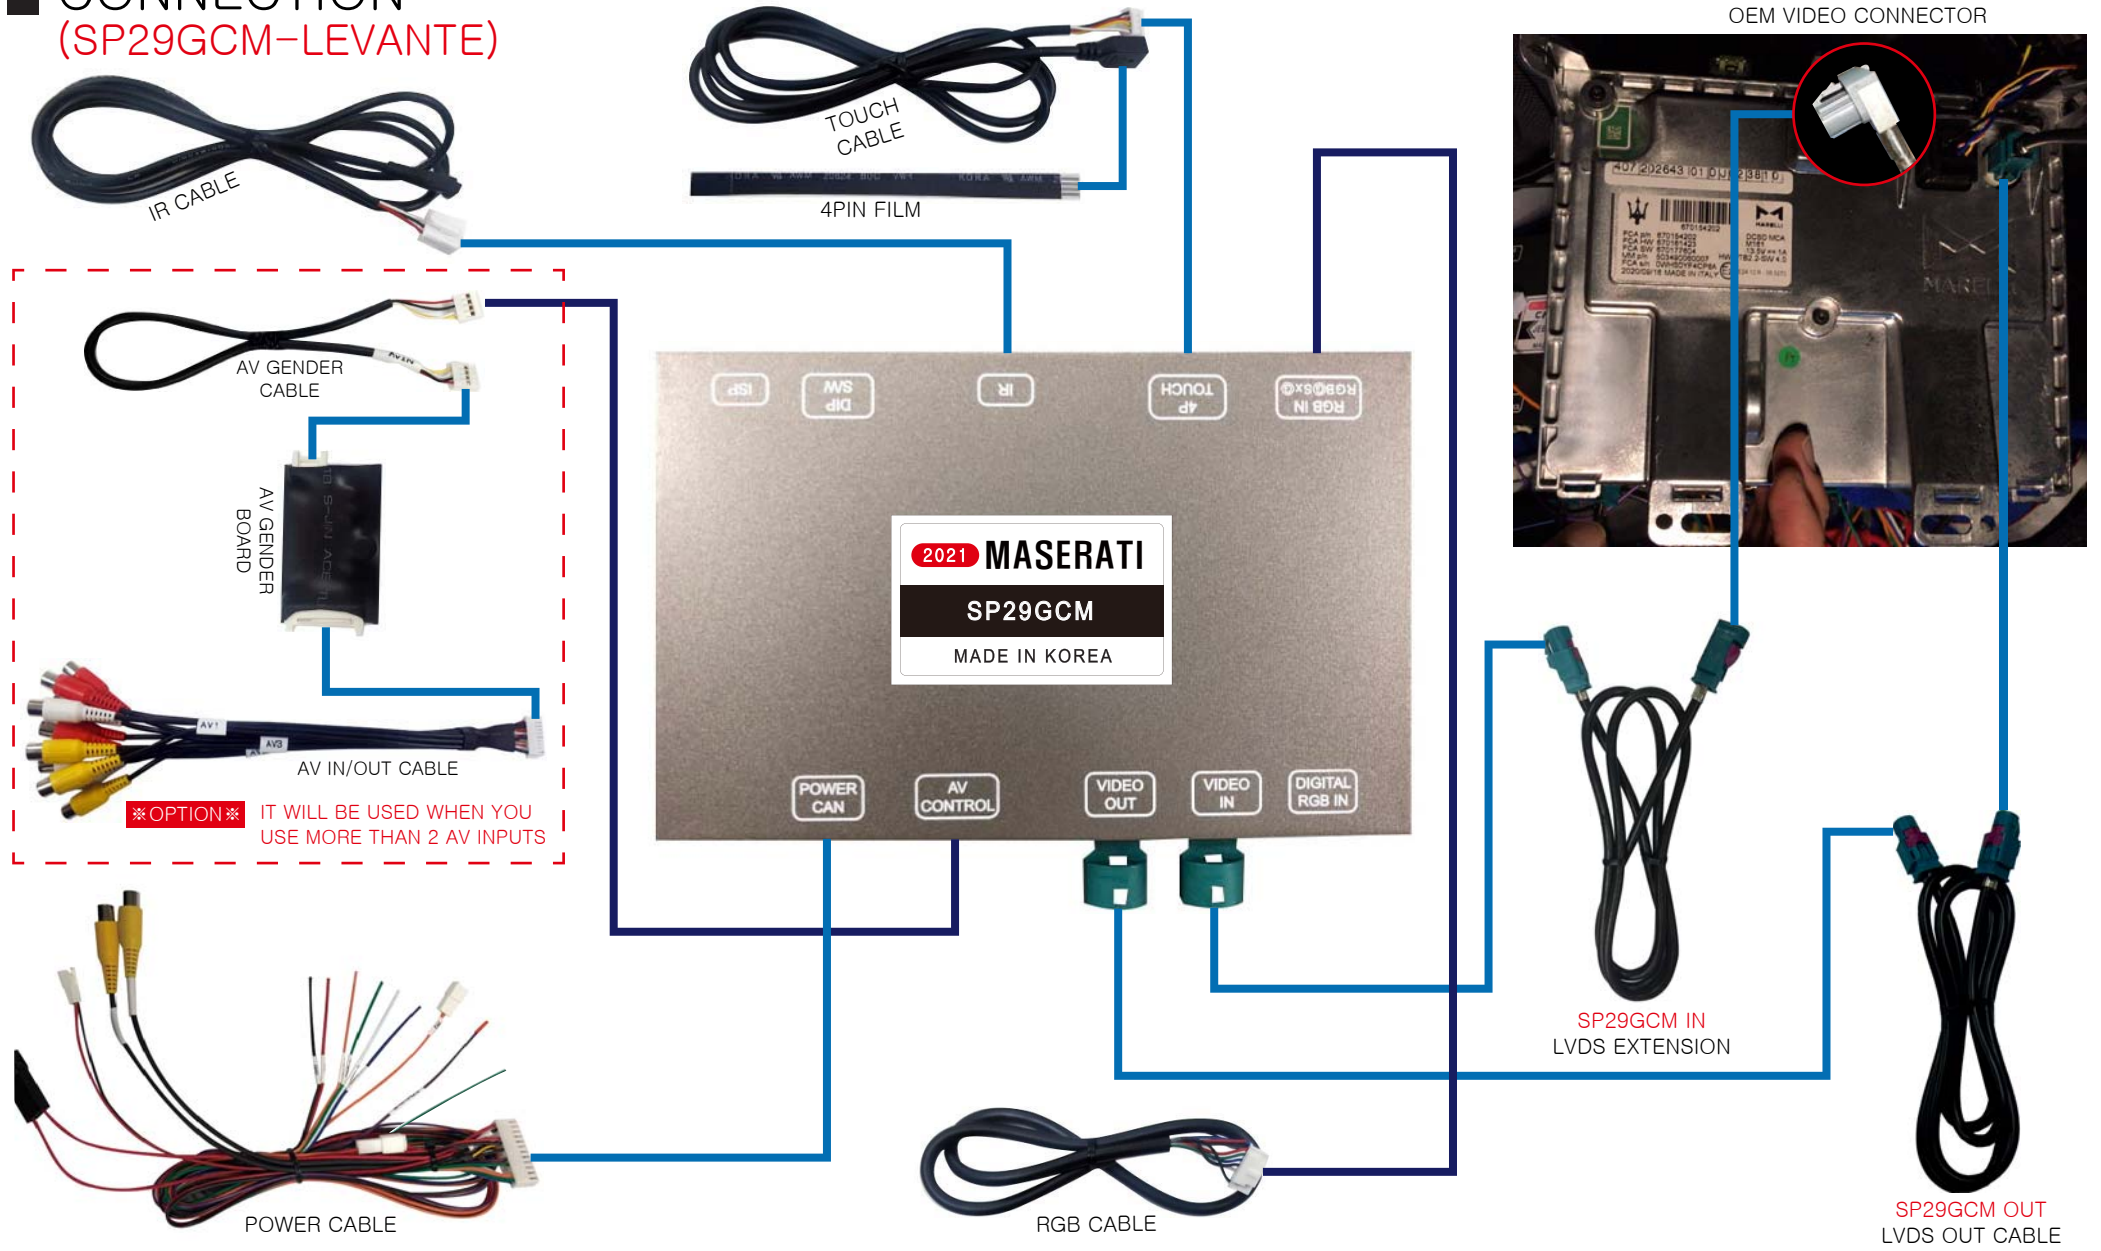

### 3. POWER SPEC

- Input power : 8VDC ~ 24VDC
- Consumption : 5WATT

### 4. SIZE

- 154\*98\*20mm(Width\*Length\*Height)

### 5. POWER 24pin

# CONNECTION (SP29GCM-LEVANTE)

OEM VIDEO CONNECTOR